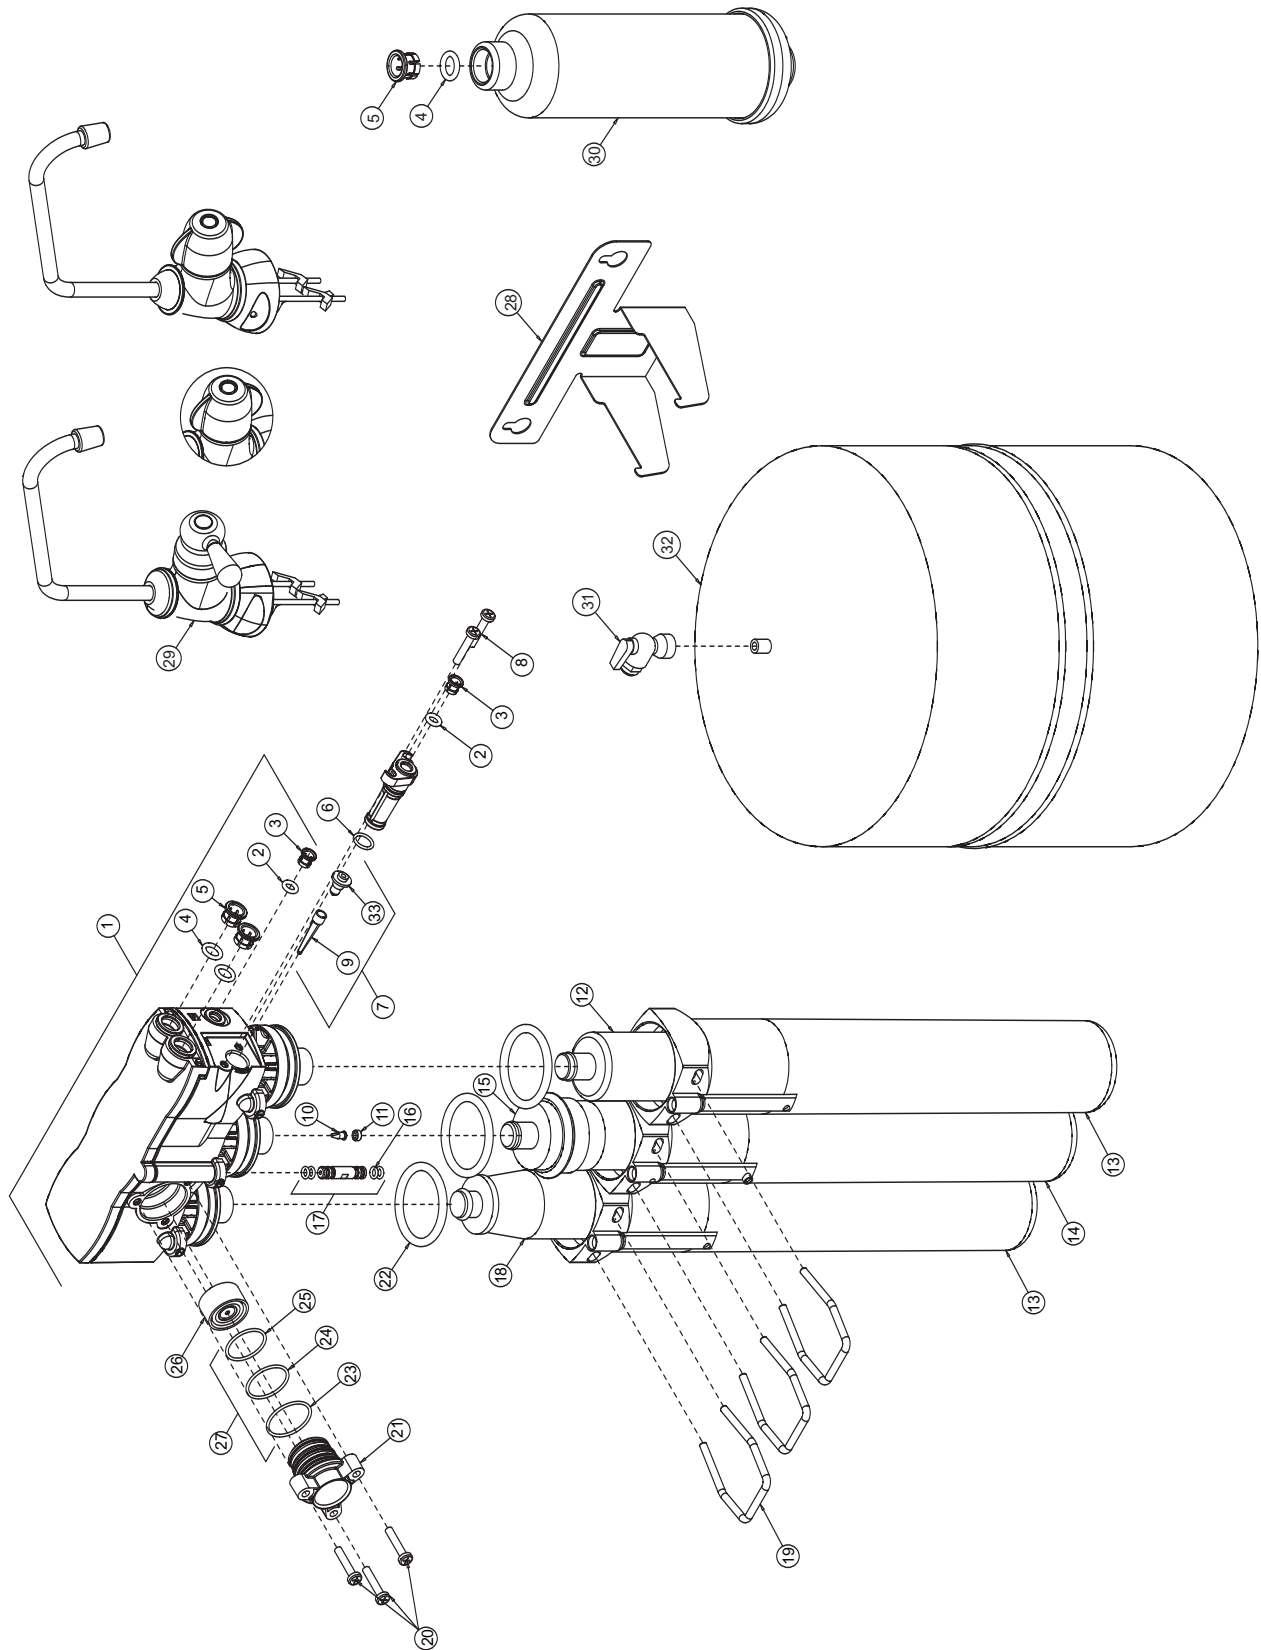

AC/GWM Parts List

Item	Part No.	Description	Qty.
1	01-0047-02	Manifold Assm. (Includes #2/ 5,10/11,20/26)	1
2	P1-0094-13	O-Ring .25" / MP 25	2
3	P1-0044-33	Collar, .25" Gray / MP 25	2
	P1-0051-97	Collar, .25" Red / MP 25	
	P1-0051-96	Collar, .25" Blue / MP 25	
4	P1-0094-14	O-Ring .375" / MP 25	4
5	P1-0043-26	Collar, .375" Blue / MP 25	4
6	P0-3084-64	O-Ring / MP 25	1
7	01-0090-25	Capillary Assm. / AC-30 Series	1
	01-0097-19	Capillary Assm. / LC-50	1
	01-0044-26	Capillary Assm. / Standard / AC-15 Models Only	1
	01-0044-28	Capillary Assm. / AC-15 Nitrate	1
8	00-4010-16	Screw, #10.9 X .625" Pan Head Phil	2
9	P0-4491-11	Capillary Screen / MP 10	1
10	P0-4472-65	Duck Bill/ MP 10	1
11	P0-4012-96	Retainer/ MP 10	1
12	01-0001-20	Particle Filter Element 10 PK	1
	00-4028-09	Particle Filter Element 50 PK	
13	01-0044-30	Prefilter Housing	2
14	01-0044-29	RO Module Housing	1
15***	01-0074-09	RO Module, Sealed Tube, 30 GPD 10 Pk	1
	01-0074-08	RO Module, Sealed Tube, 30 GPD 25 Pk	
	01-0060-98	RO Module, Sealed Tube, 50 GPD	
16	P1-0043-18	O-Ring / MP 25	4
17	P1-0042-92	Drain Connector Assm. / MP 10	1
18	01-0001-21	Granular Carbon Prefilter 10 Pk	1
	00-4028-08	Granular Carbon Prefilter 50 Pk	
	P1-0125-80	Carbon Block Prefilter 12 Pk	
	01-0126-00	Carbon Block Prefilter 50 Pk	
19	P1-0042-29	U-Clip / MP 10 (Square Housing Only)	3
	P1-0055-37	U-Clip / MP 10 (Round Housing Only)	3
20	00-4021-96	Screw #10.9 X 1.00" Phil. Pan Head	3
+21	01-0041-92	Shut-off Cap	1