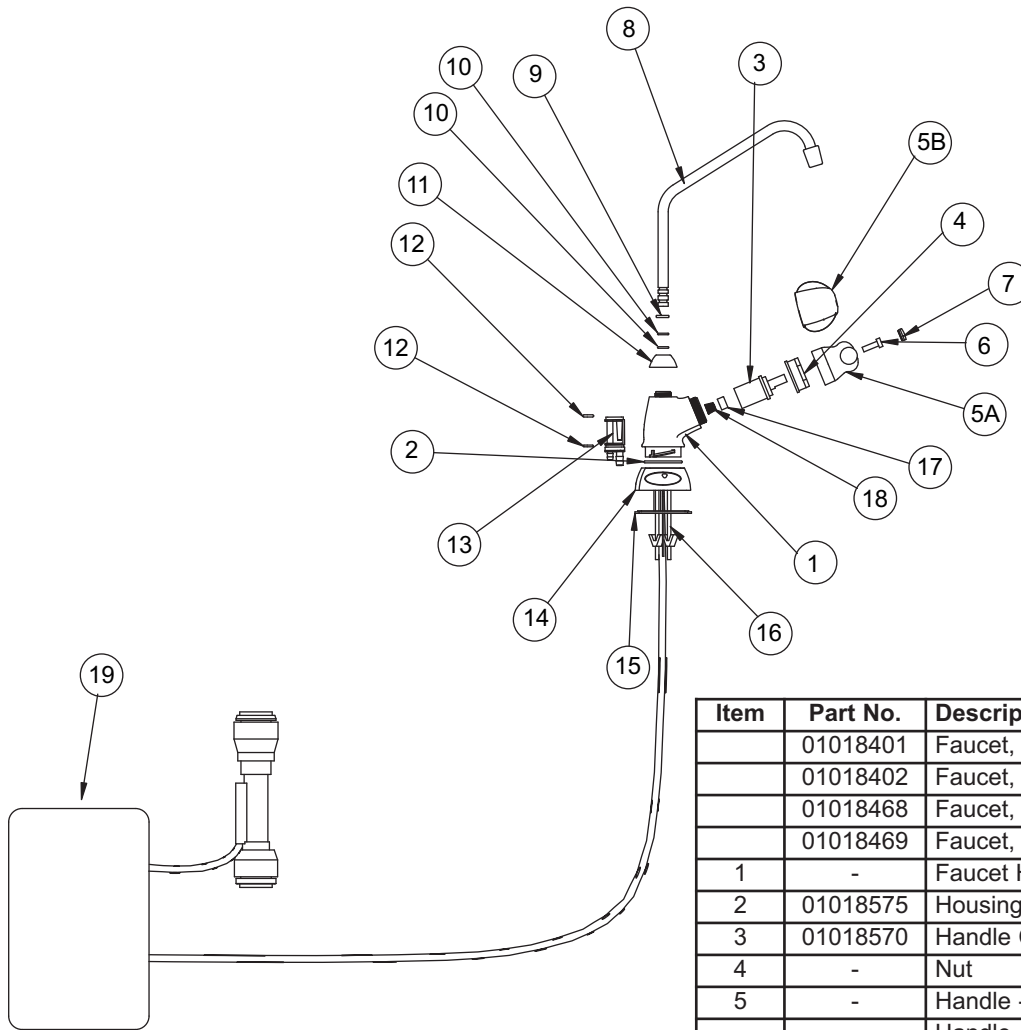

Faucet Parts List

Item	Part No.	Description	Qty.
	01018401	Faucet, Chrome, Non-Electronic	1
	01018402	Faucet, White, Non-Electronic	1
	01018468	Faucet, Chrome, Electronic	1
	01018469	Faucet, White, Electronic	1
1	-	Faucet Housing	1
2	01018575	Housing O-Ring - 10/PKG	1
3	01018570	Handle Cartridge	1
4	-	Nut	1
5	-	Handle - Single Knob	1
	-	Handle - Wing	1
6	-	Screw	1
7	01018584	Handle Cap - Chrome 10/PKG	1
	01018585	Handle Cap - White 10/PKG	1
8	-	Spout	1
9	01018574	Spout O-Ring (2 req'd) - 20/PKG	2
10	01018583	Spout Clip - 10/PKG	1
11	-	Spout Nut	1
12	01018573	Air Gap O-Ring (2 req'd) - 20/PKG	2
13	01018571	Air Gap - 10/PKG	1
14	-	Base	1
15	01018572	Gasket - 10/PKG	1
16	-	Butterfly Nut	1
17	-	Washer	1
18	-	Spring	1
19	01004712	Aqua-Clear Sentry Monitor (Optional Accessory)	1
	01004717	Monitor Flow Switch	1
*	01018589	Seal Kit - Includes 1ea 01018572, 2ea 01018573, 2ea 01018574, 1ea 01018575, 1ea 01018583	1

* Not Illustrated